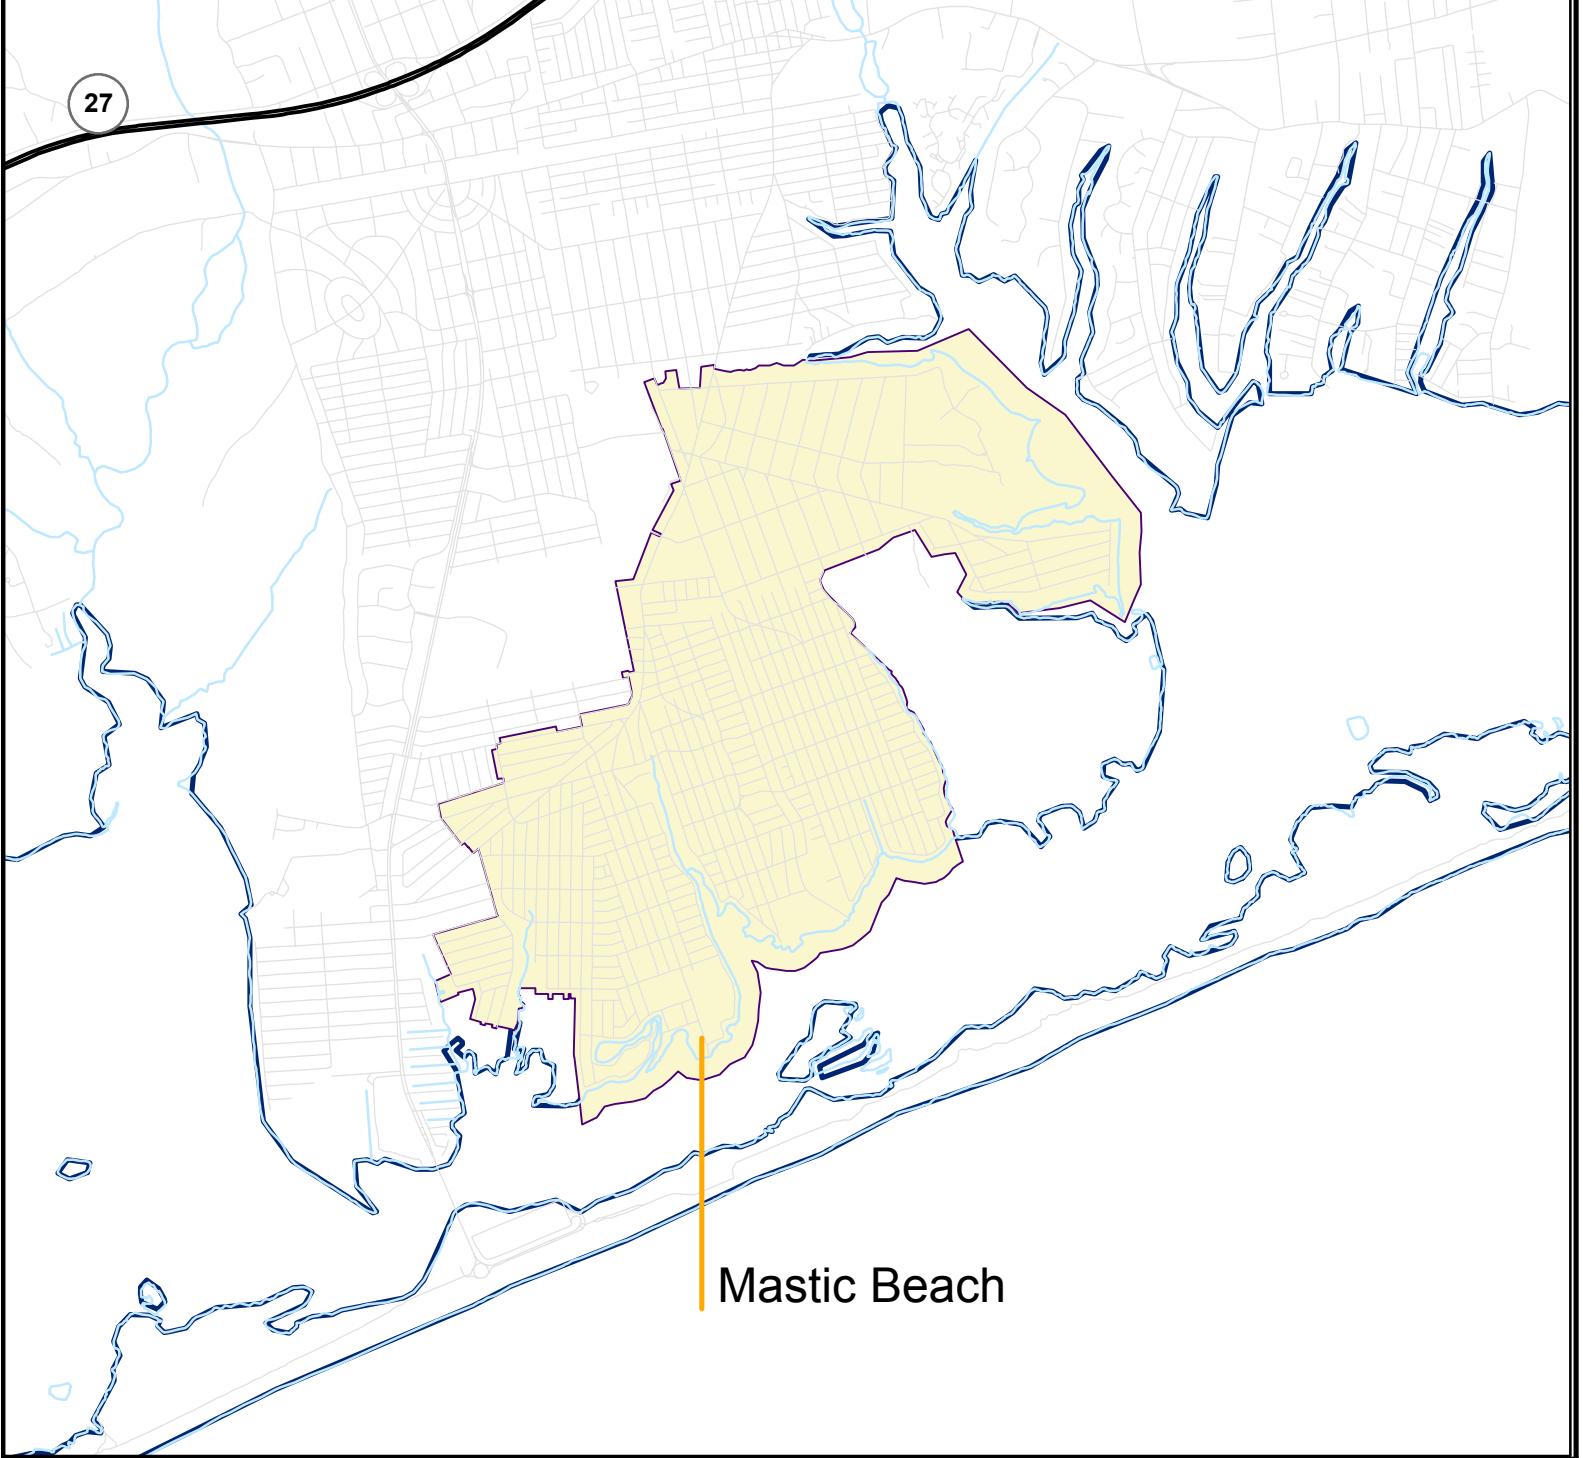

27

Mastic Beach

Project Location Map
Village of Mastic Beach
Suffolk County, New York

Legend

- Mastic Beach
- Streets
- Hydrography
- State_Shoreline